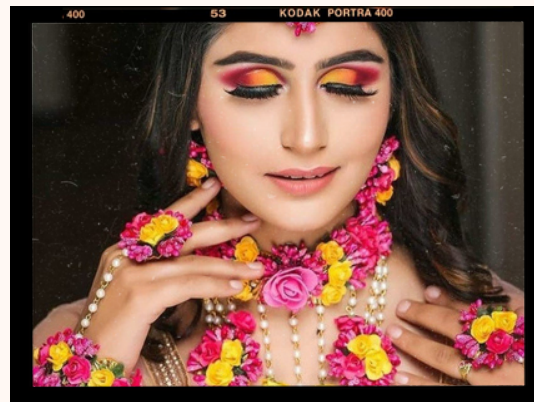

Institute of science and research

Events at a glance

Kavyanjali

Shine & Petals

Snap Shot

Dazzling Decor

Elegance of palm

Regional jaatra

Singing

Crafting showcase

Sketch the picture

Mandala lok kala

Style meets season

Retro vibe